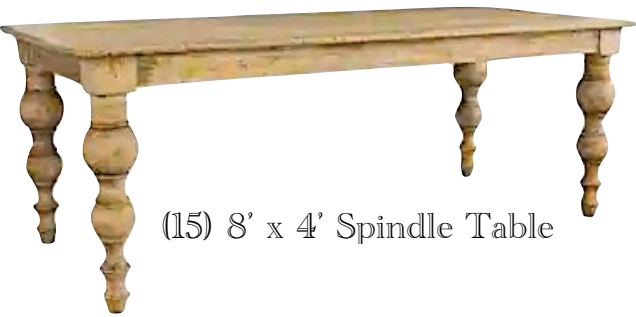

The 1616 House Included Large Inventory Items

Tables

(15) 8' x 4' Spindle Table

(18) 60" Rounds

(1) Golden Counter Height

(1) Wooden Decorative Table

Shelving

(2) Gold Shelving Unit

(2) White Shelving Unit

(1) Wooden Low Shelf

Chairs

(150) Louis Cane Back Chairs

(100) Bistro Folding

Bars

7 ft Wooden Arched Bar

5 ft White Bar